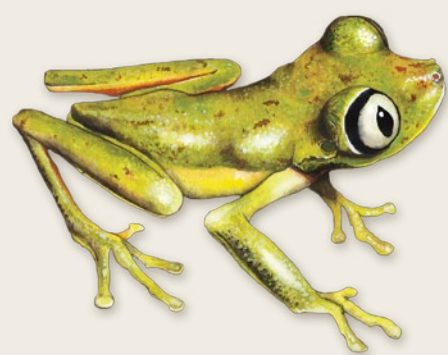

# LOOK VS IN THE EYE

Some frogs need a CITES permit to travel

Such as these five Latin American tree frogs, whose international trade is regulated by CITES.

These frogs can be identified by looking at the eyes of live individuals: their pupils are vertical and their eyes are wine-coloured, bright red or orange.

**Black-eyed leaf frog,  
Morelet's tree frog**  
*Agalychnis moreletii*

**Red-eyed tree frog**  
*Agalychnis callidryas*

**Misfit leaf frog**  
*Agalychnis saltator*

**Blue-sided leaf frog,  
Golden-eyed leaf frog**  
*Agalychnis annae*

**Gliding tree frog**  
*Agalychnis spurrelli*

The Convention on International Trade in Endangered Species of Wild Fauna and Flora (CITES), aims to ensure that international trade in the wild animals and plants listed in its Appendices does not endanger their survival.

These frogs might look like the ones above, but they don't require a CITES permit for international trade

**Tree frog**  
*Agalychnis hulli*  
Ecuador and Peru

**Lemur leaf frog**  
*Agalychnis lemur*  
Costa Rica and Panama